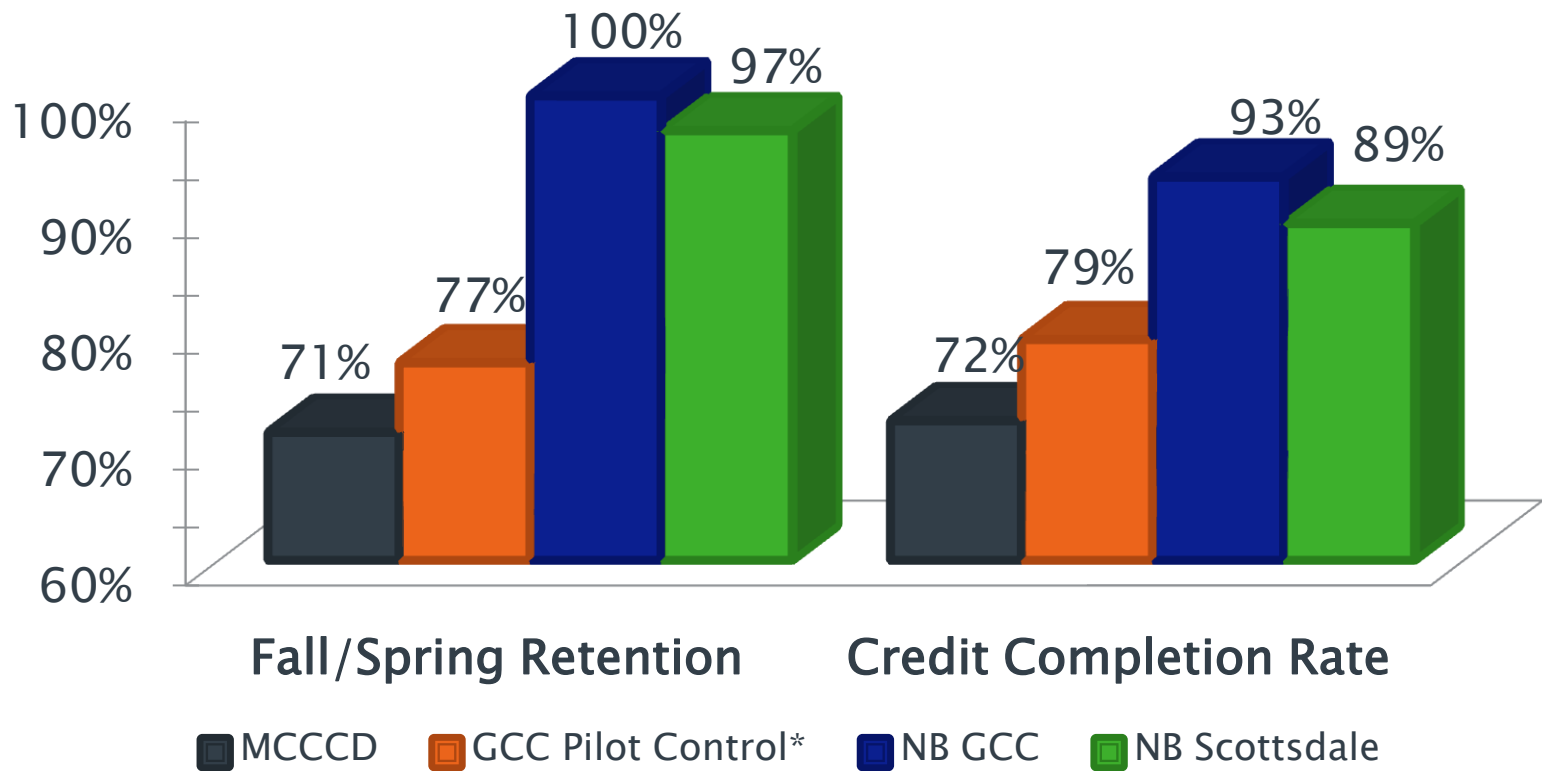

The NorthBridge Difference

Success Rate is % of FT students who graduated or transferred to a university. All NB's students included in NB's 3-Year Success Rate earned a degree. MCCC Data is from their 2015 Monitoring Report (all students).

The NorthBridge Difference

(2015-2016)

MCCCDCD data is from 2014-15

*Students who applied for the GCC Pilot, but were not included in the because we could only serve 12.