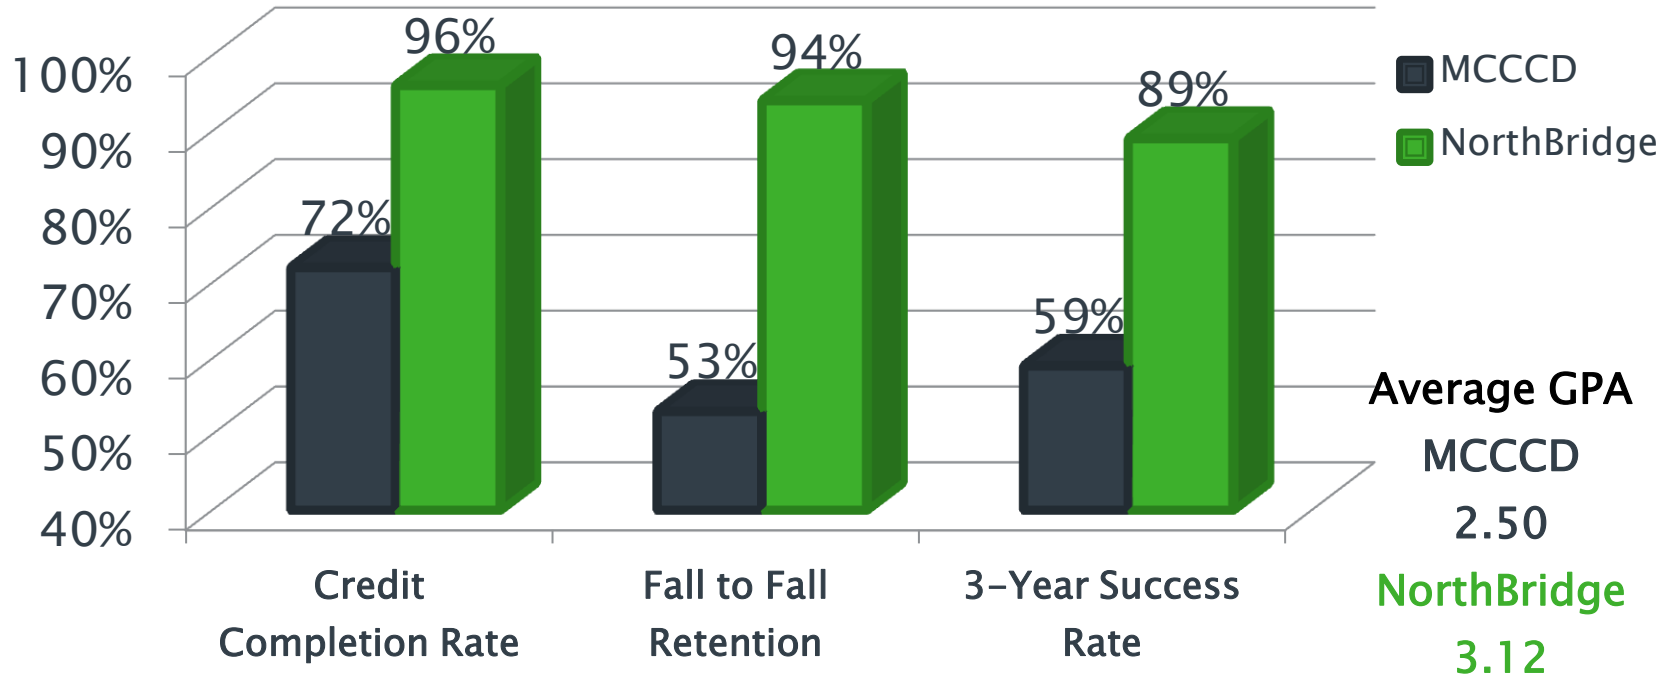

The NorthBridge Difference

Success Rate is % of FT students who graduated or transferred to a university. All NB's students included in NB's 3-Year Success Rate earned a degree. MCCC Data is from their 2015 Monitoring Report (all students).

The NorthBridge Difference

(2015-2016)

MCCCDCD data is from 2014-15

*Students who applied for the GCC Pilot, but were not included in the because we could only serve 12.